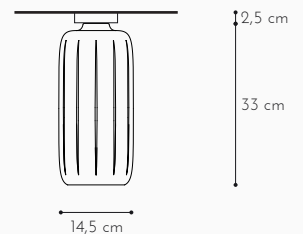

Cosse large ceiling lamp

technical sheet

While its Friulan name reminds the pack basket used to carry the hay, Cosse is a pendant and ceiling lamp whose design emphasizes its contemporary style and finishes of the materials.

The choice of matte glazed ceramic accents the bold and sharp incisions which remind an archetypal pack basket. The wood element on top is the junction with the material used once for those baskets. The light is captured by the surface and casted direct and sharp on the bottom plane.

Cosse is available in 5 vibrant and modern colors with a black cable for the pendant version and a black matte fitting for the ceiling version.

Design by:

Enrico Zanolla / 2018

Type:

Ceiling lamp

Material:

Lampshade in hand manufactured ceramic, fitting in black steel.

Canopy:

80mm black steel fitting

Bulb included:

No

Cleaning instructions:

clean the product with a damp soft cloth using soap or neutral liquid detergent, preferably diluted in water.

Certifications:

CE IP 20 0.3m

zanolla. **Cosse large ceiling**

This luminaire is compatible with bulbs of the energy classes:

A++
A+
A
B
C
D
E

The luminaire is sold without a bulb.

874/2012