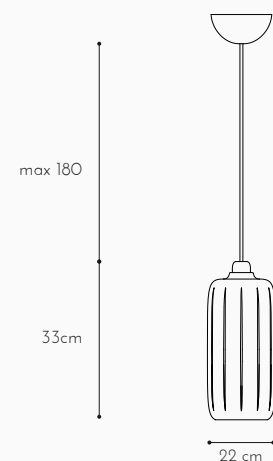

Type:

Pendant lamp

Material:

Lampshade in hand manufactured ceramic, black cable.

Cord length:

180cm

Canopy:

CableCup® covering included, black, 125mm x 60mm

Bulb included:

No

Cleaning instructions:

clean the product with a damp soft cloth using soap or neutral liquid detergent, preferably diluted in water.

Certifications:

CE IP 20 0.3m

zanolla. Cosse large pendant