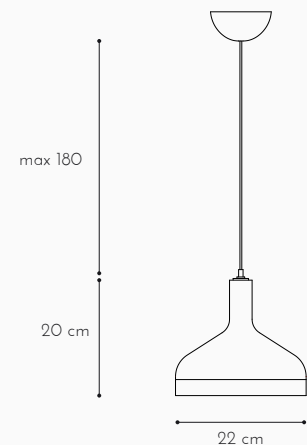

zanolla. Plera pendant

This luminaire is compatible with bulbs of the energy classes:

The luminaire is sold without a bulb.

874/2012

zanolla.